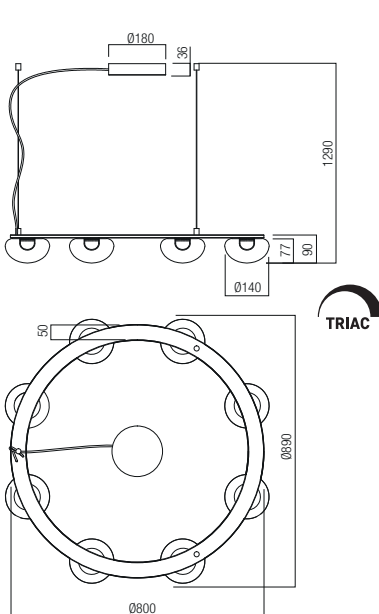

Led type SMD LED 2835 144 pcs x 0,26W
Power 37,2W
Input 220-240V, 50/60Hz
Color temperature 3000K
Lumen source 4542 lm
Lumen system 3306 lm
CRI 93
Dimmable TRIAC ☒

CE IP21

art. **01-3249** Matt Gold
art. **01-3250** Sand Black

Led type SMD LED 2835 192 pcs x 0,26W
Power 49,6W
Input 220-240V, 50/60Hz
Color temperature 3000K
Lumen source 5575 lm
Lumen system 4093 lm
CRI 93
Dimmable TRIAC ☒

CE IP21

art. **01-3251** Matt Gold
art. **01-3310** Sand Black