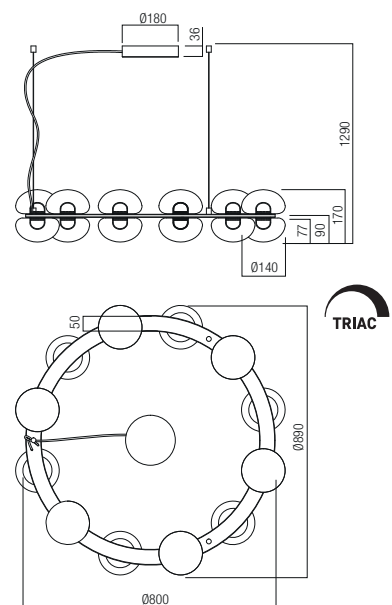

Led type SMD LED 2835 288 pcs x 0,26W
Power 74,4W
Input 220-240V, 50/60Hz
Color temperature 3000K
Lumen source 7791 lm
Lumen system 5885 lm
CRI 93
Dimmable TRIAC ☒

CE IP21