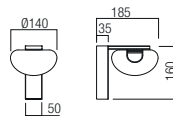

CE IP21

01-3239

01-3241

- art. **01-3241** Matt Gold
- art. **01-3242** Sand Black

Led type	SMD LED 2835 24 pcs x 0,27W
Power	6,5W
Input	220-240V, 50/60Hz
Color temperature	3000K
Lumen source	769 lm
Lumen system	533 lm
CRI	93
Not dimmable	