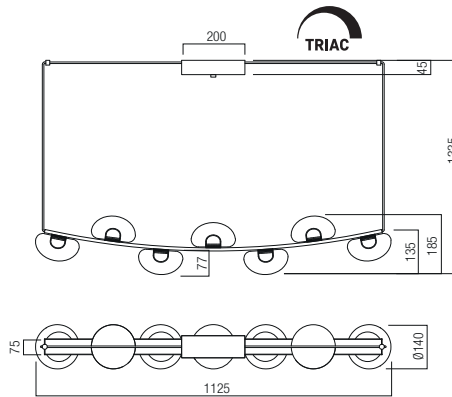

Led type SMD LED 2835 120 pcs x 0,29W
 Power 35W
 Input 220-240V, 50/60Hz
 Color temperature 3000K
 Lumen source 3171 lm
 Lumen system 2468 lm
 CRI 93
 Dimmable TRIAC

CE IP21

art. **01-3245** Matt Gold
 art. **01-3246** Sand Black