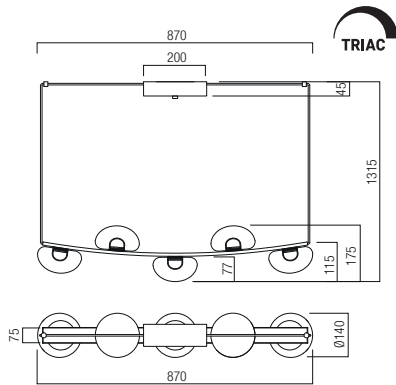

Led type SMD LED 2835 120 pcs x 0,29W
 Power 35W
 Input 220-240V, 50/60Hz
 Color temperature 3000K
 Lumen source 3171 lm
 Lumen system 2468 lm
 CRI 93
 Dimmable TRIAC

CE IP21

art. **01-3245** Matt Gold
 art. **01-3246** Sand Black