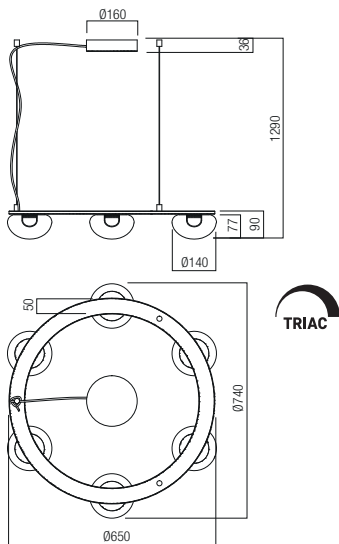

art. **01-3243** Matt Gold
art. **01-3244** Sand Black

Led type SMD LED 2835 120 pcs x 0,29W
Power 35W
Input 220-240V, 50/60Hz
Color temperature 3000K
Lumen source 3171 lm
Lumen system 2468 lm
CRI 93
Dimmable TRIAC ☒

CE IP21

art. **01-3245** Matt Gold
art. **01-3246** Sand Black

Led type SMD LED 2835 168 pcs x 0,25W
Power 42,7W
Input 220-240V, 50/60Hz
Color temperature 3000K
Lumen source 4587 lm
Lumen system 3553 lm
CRI 93
Dimmable TRIAC ☒

CE IP21

art. **01-3247** Matt Gold
art. **01-3248** Sand Black

Led type SMD LED 2835 144 pcs x 0,26W
Power 37,2W
Input 220-240V, 50/60Hz
Color temperature 3000K
Lumen source 4542 lm
Lumen system 3306 lm
CRI 93
Dimmable TRIAC ☒

CE IP21

art. **01-3249** Matt Gold
art. **01-3250** Sand Black

Led type SMD LED 2835 192 pcs x 0,26W
Power 49,6W
Input 220-240V, 50/60Hz
Color temperature 3000K
Lumen source 5575 lm
Lumen system 4093 lm
CRI 93
Dimmable TRIAC ☒

CE IP21

art. **01-3251** Matt Gold
art. **01-3310** Sand Black

Led type SMD LED 2835 288 pcs x 0,26W
Power 74,4W
Input 220-240V, 50/60Hz
Color temperature 3000K
Lumen source 7791 lm
Lumen system 5885 lm
CRI 93
Dimmable TRIAC ☒

CE IP21