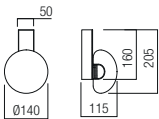

Sinclair

01-3246

01-3244

01-3245

Sinclair

01-3239

- art. **01-3239** Matt Gold
- art. **01-3240** Sand Black

Led type	SMD LED 2835 24 pcs x 0,27W
Power	6,5W
Input	220-240V, 50/60Hz
Color temperature	3000K
Lumen source	769 lm
Lumen system	533 lm
CRI	93
Not dimmable	